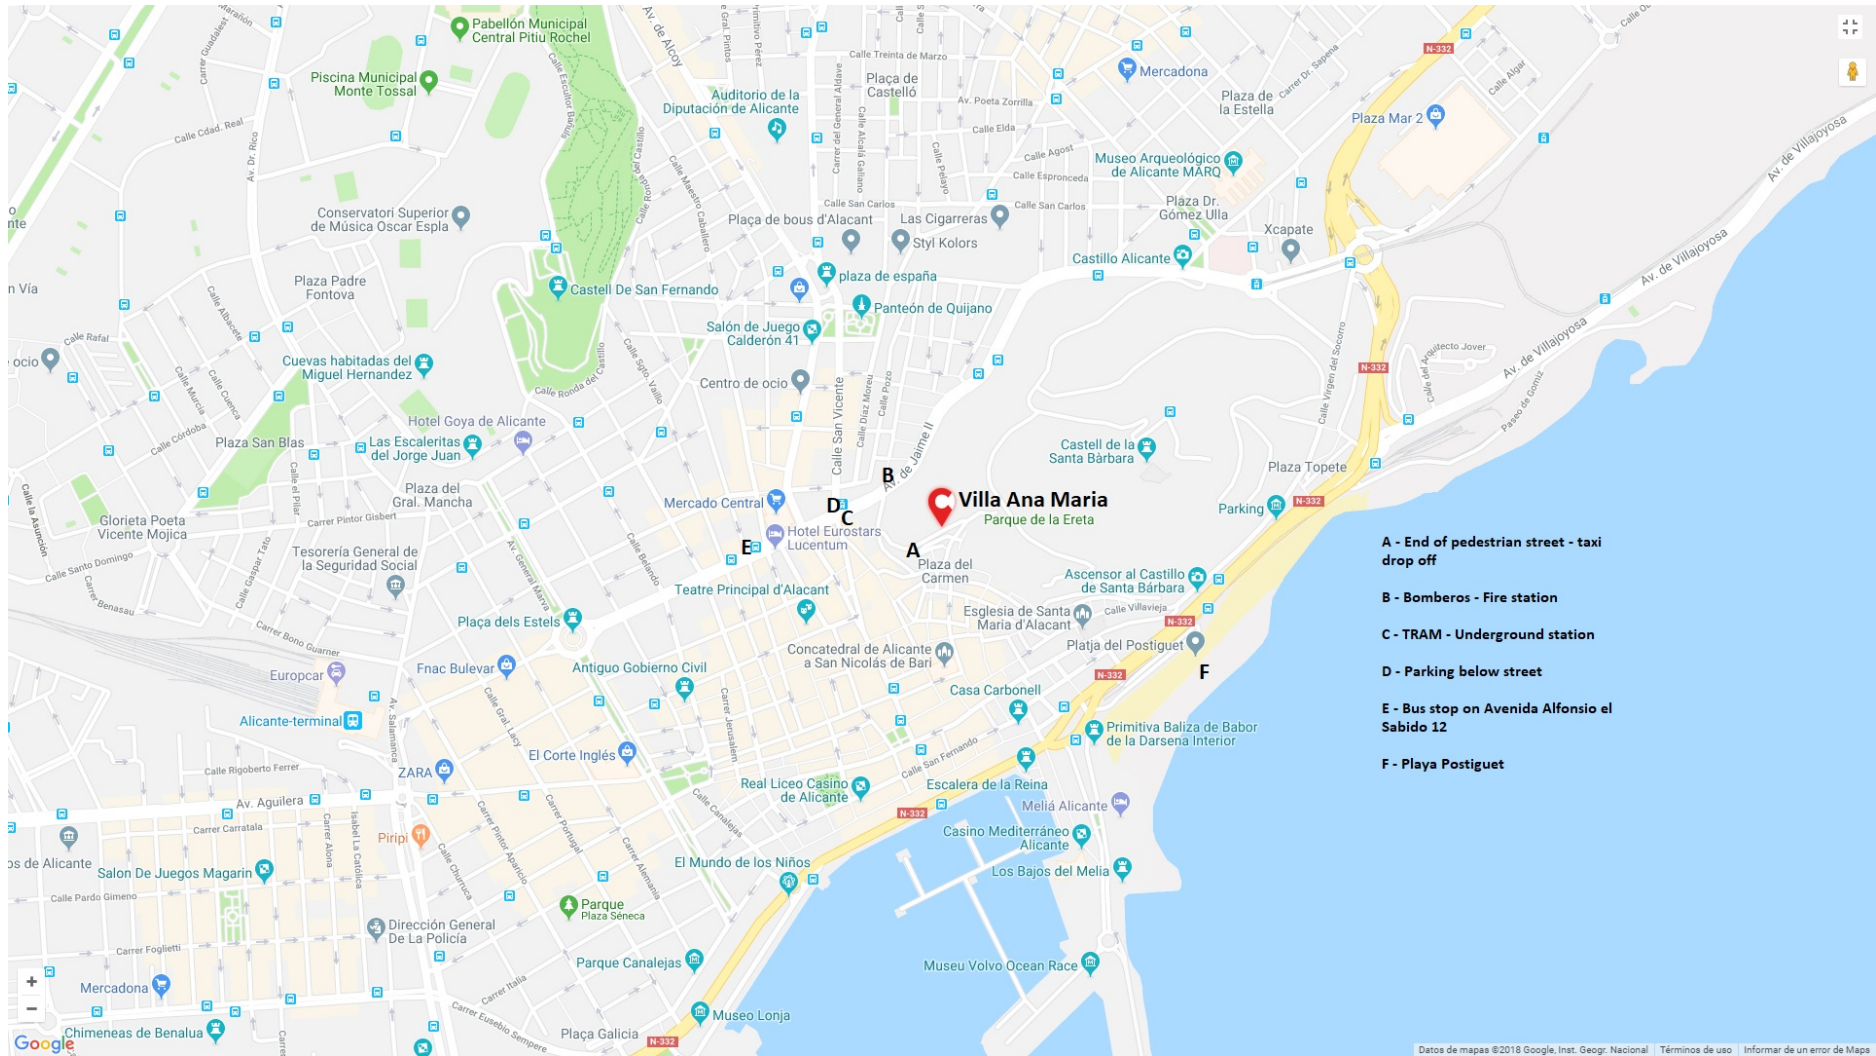

# How to find your way to Villa Ana Maria

**E - Bus C6 to and from Airport**

**A – Taxi drop off**